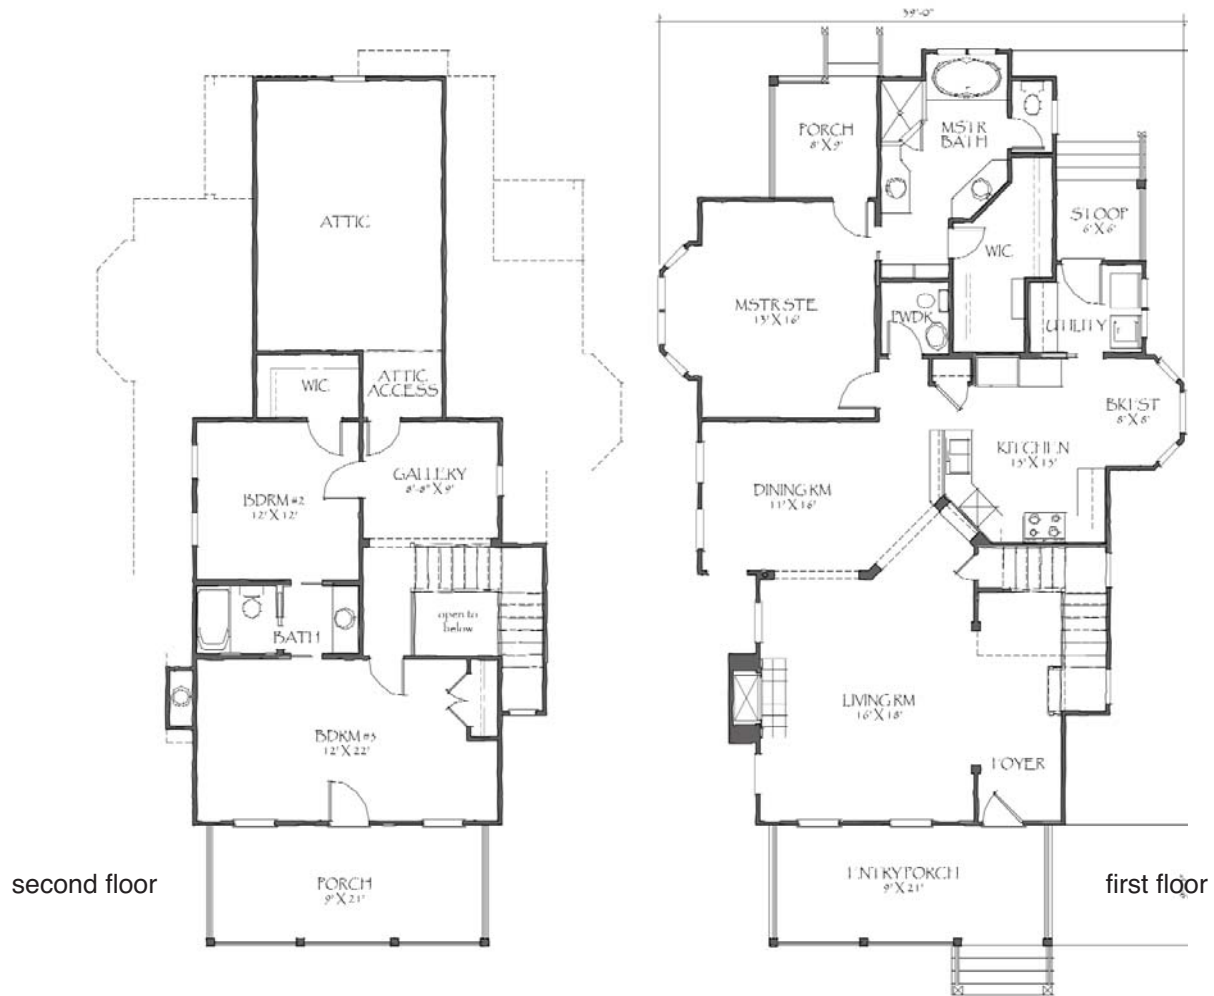

## Coquina

The **LC08C** model has 2220 square feet with 3 bedrooms and 2.5 bathrooms.

It was designed by Moser Design Group.

All dimensions are approximate, and are subject to field variation.