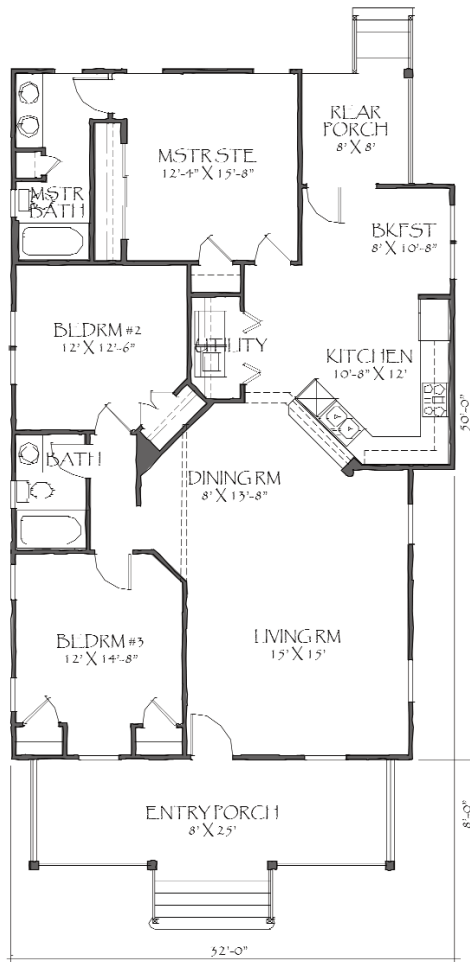

# Nutmeg

The **B07A** model has 1440 square feet with 3 bedrooms and 2 bathrooms.

It was designed by Moser Design Group.

first floor

All dimensions are approximate, and are subject to field variation.