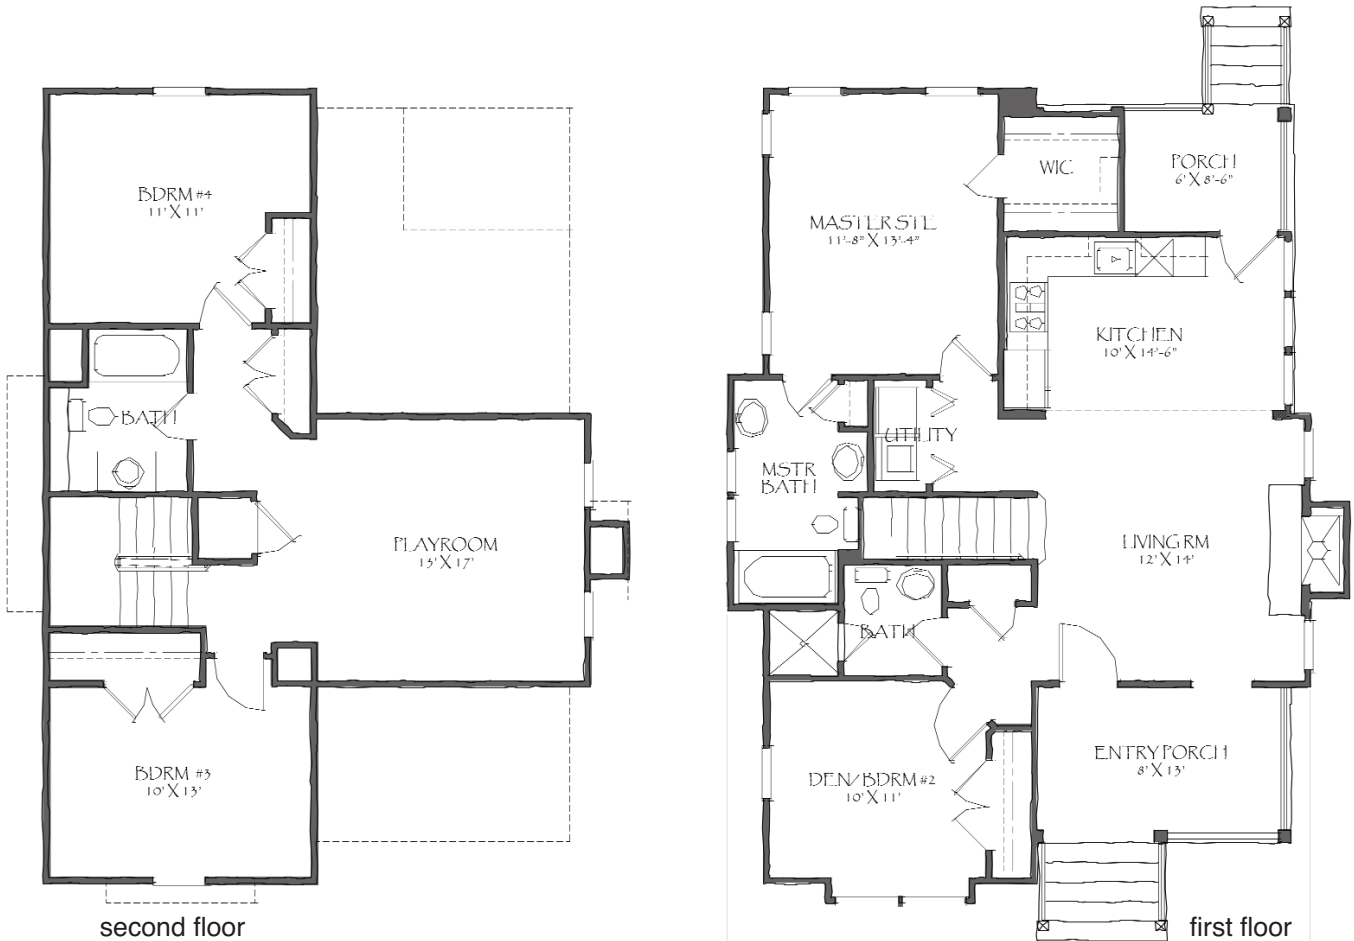

Periwinkle

The **B06A** model has 1471 square feet
3 bedrooms and 2 bathrooms.

It was designed by Moser Design Group.

All dimensions are approximate, and are subject to field variation.